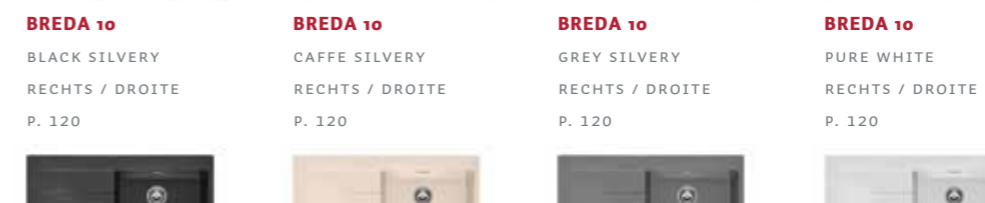

REGI-GRANITE INBOUW - Encastrer

600 MM