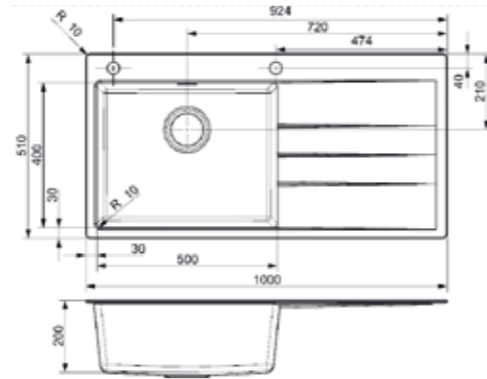

BLACK SILVERY
R33586

CAFFE SILVERY
R33593

GREY SILVERY
R33616

PURE WHITE
R33623